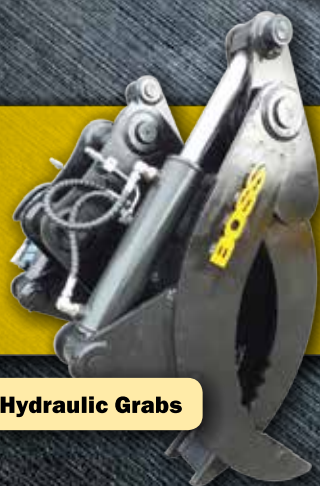

BOSS
ATTACHMENTS

NEW ZEALAND'S
LARGEST
RANGE
OF HD ARMoured
BUCKETS
& ATTACHMENTS
IN STOCK NOW

**Boss HD Armoured
Rock Digging Buckets**

**Boss HD Armoured
Rock Sieve Buckets**

Tilt Buckets

Mud Buckets

Hydraulic Grabs

Mechanical Grab

Pulverisers

**ALL AVAILABLE FOR
IMMEDIATE DELIVERY**

HARDOX®
IN MY BODY
ITALY

XHD HEAVY MINE SPEC [100-350] TONNE RANGE

Digging Buckets

Sieve Buckets

Rippers